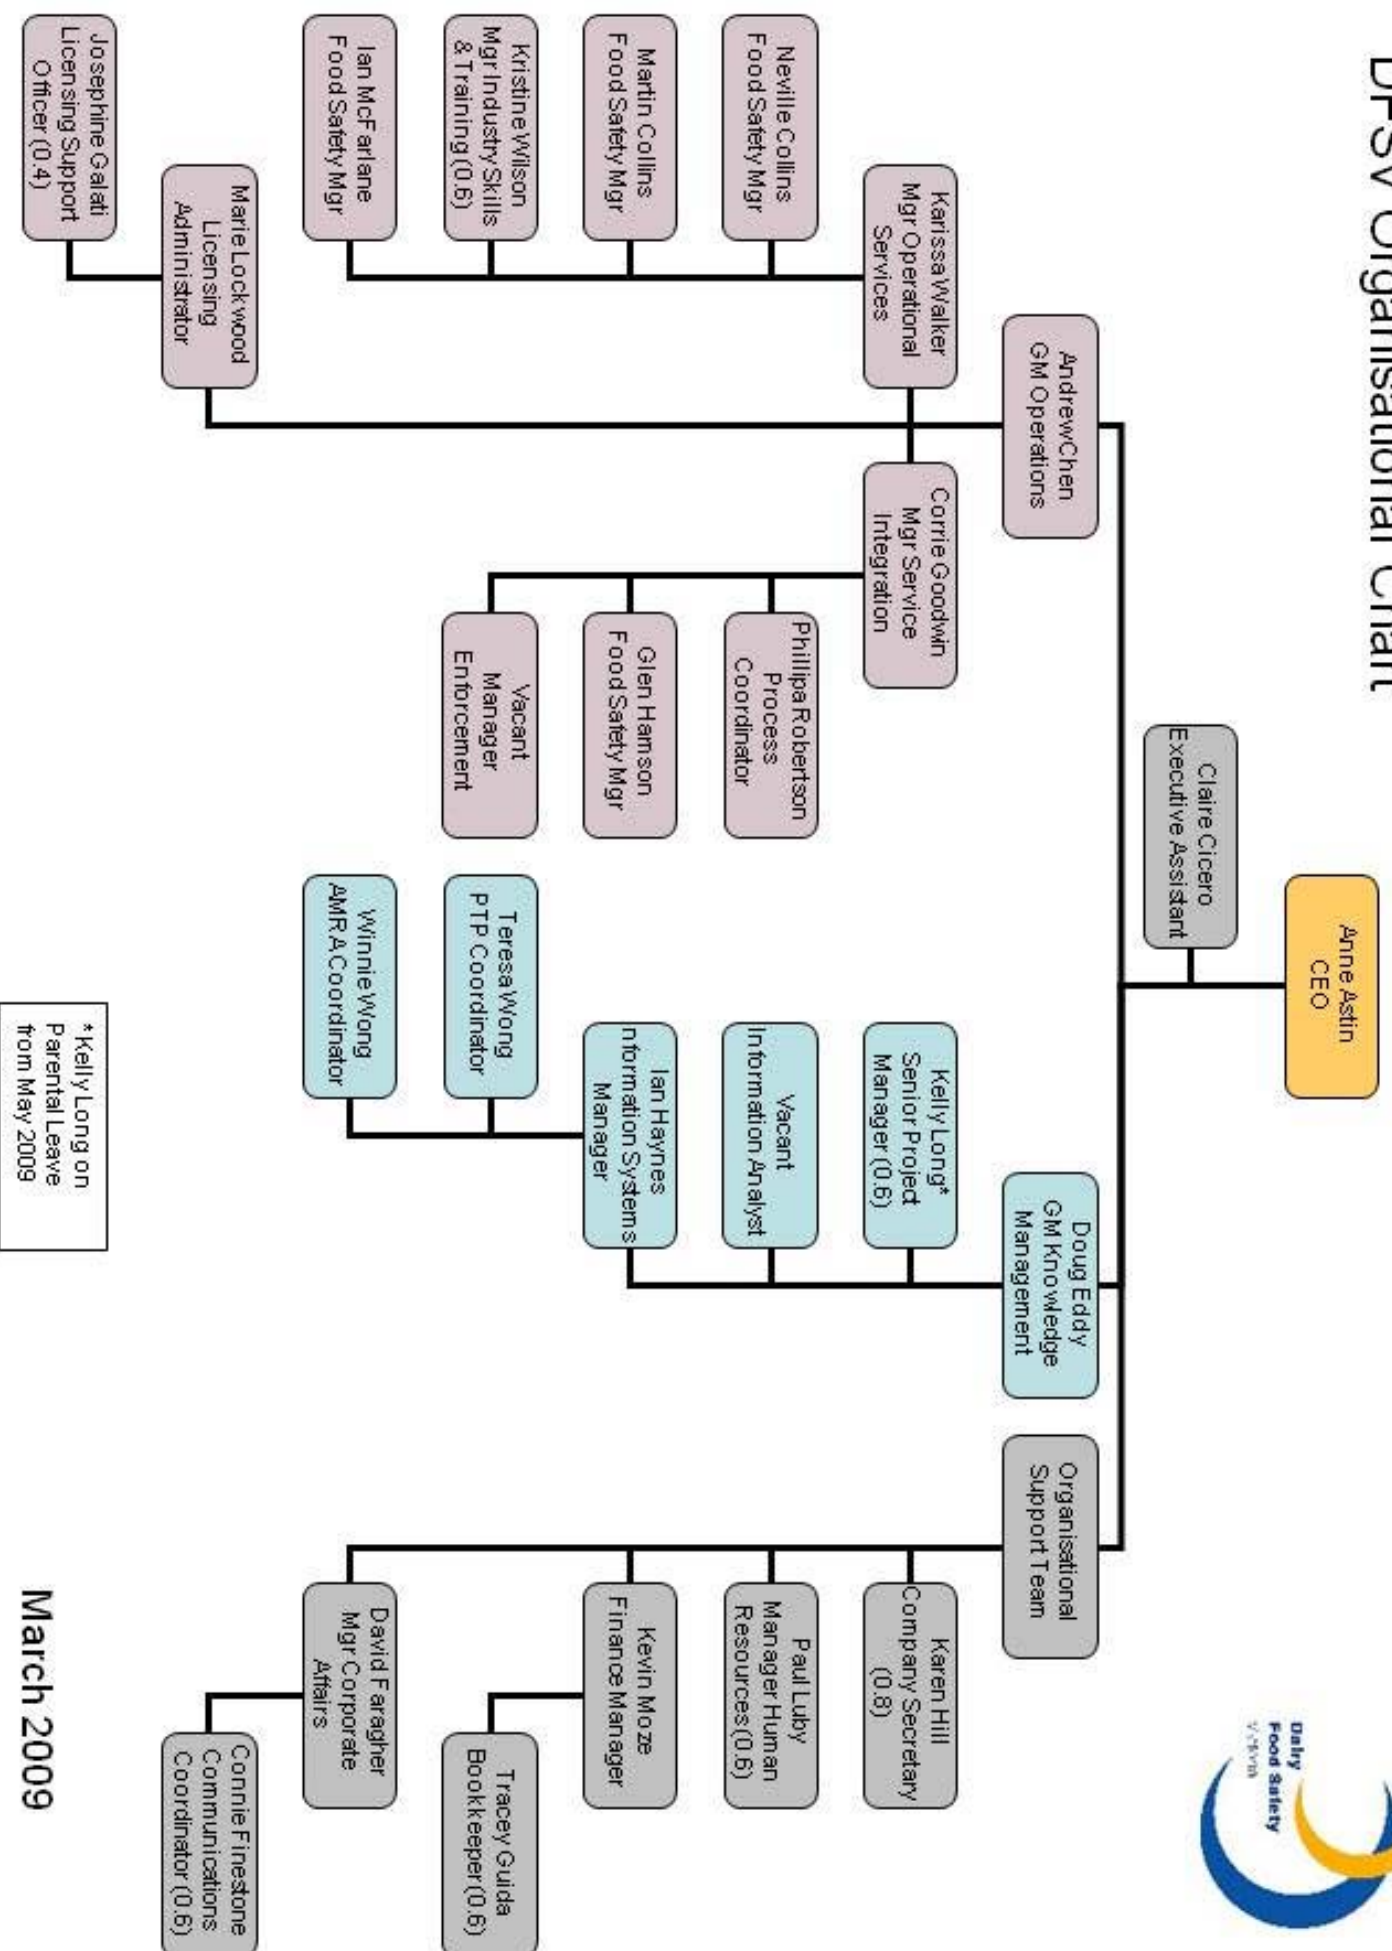

DFSV Organisational Chart

* Kelly Long on Parental Leave from May 2009

March 2009